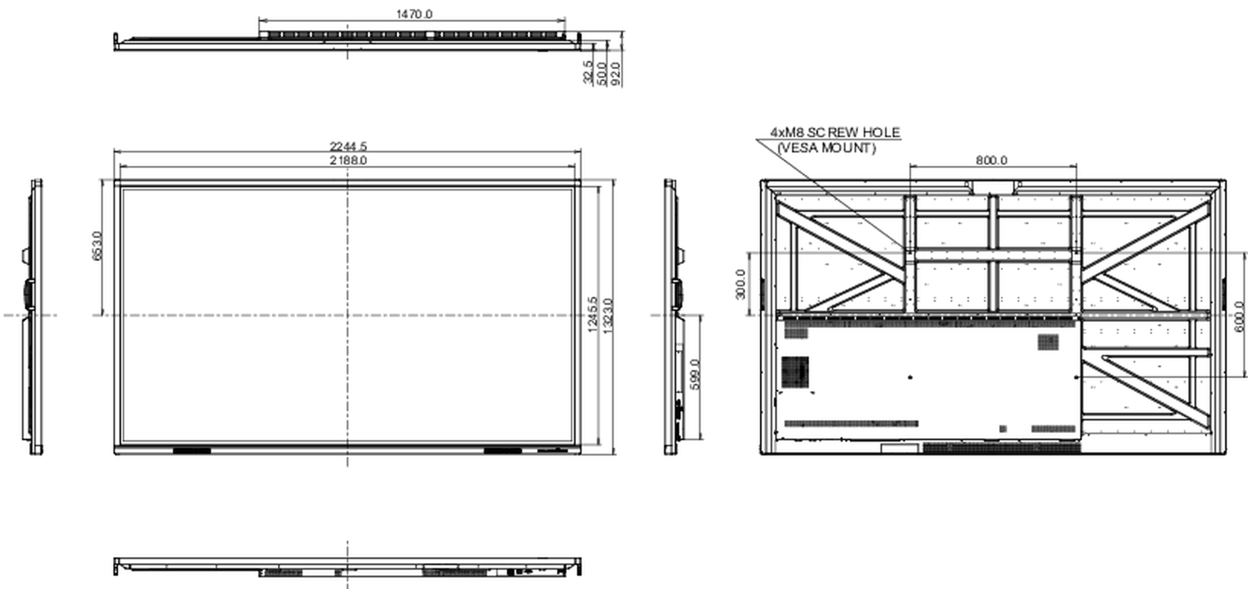

09 SUSTAINABILITY

Regulations

CB, CE, TÜV-Bauart, EAC, RoHS support, ErP, WEEE, REACH (RoHS)

REACH SVHC

above 0.1%: Lead

10 DIMENSIONS / WEIGHT

Product dimensions W x H x D

2245 x 1323 x 92mm

Box dimensions W x H x D

2406 x 1474 x 280mm

Weight (without box)

98.5kg

Weight (with box)

128.1kg

EAN code

4948570122875

All trademarks and registered trademarks acknowledged. E & O E. Specification subject to change without notice. All LCD's comply with ISO-9241-307:2008 in connection with pixel defects.

© IIYAMA CORPORATION. ALL RIGHTS RESERVED

AV-Concept ApS
Professionelt AV-Udstyr

Tlf: 30321889 – mail: info@av-concept.dk – www.av-concept.dk