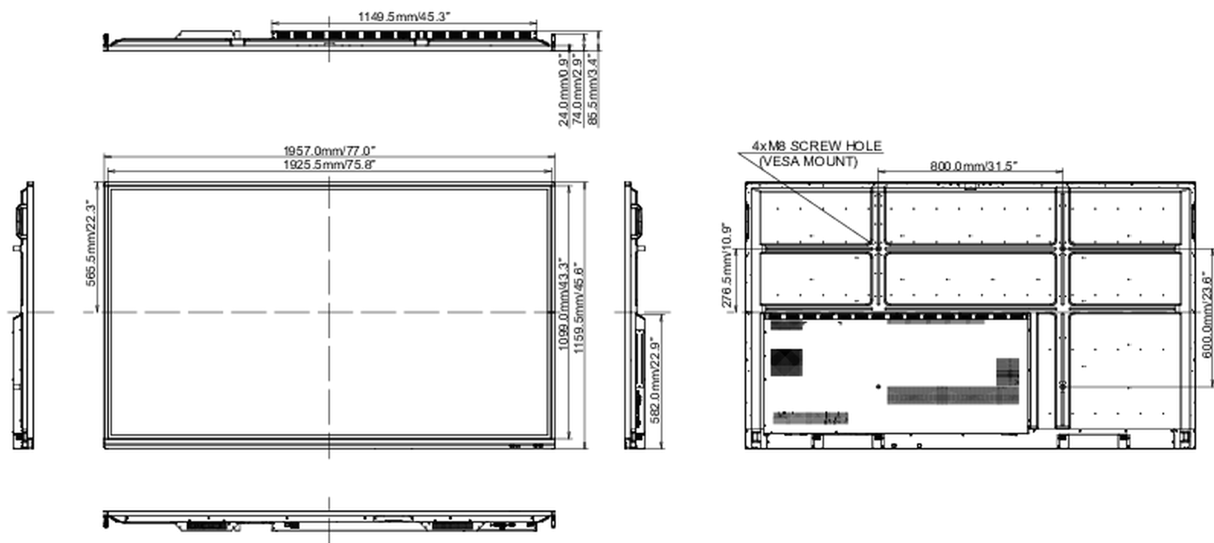

10 DIMENSIONS / WEIGHT

Product dimensions W x H x D	1957 x 1159 x 86mm
Box dimensions W x H x D	2123 x 280 x 1345mm
Weight (without box)	64.4kg
Weight (with box)	91kg
EAN code	4948570119011

AV-Concept Aps
Professionelt AV-Udstyr