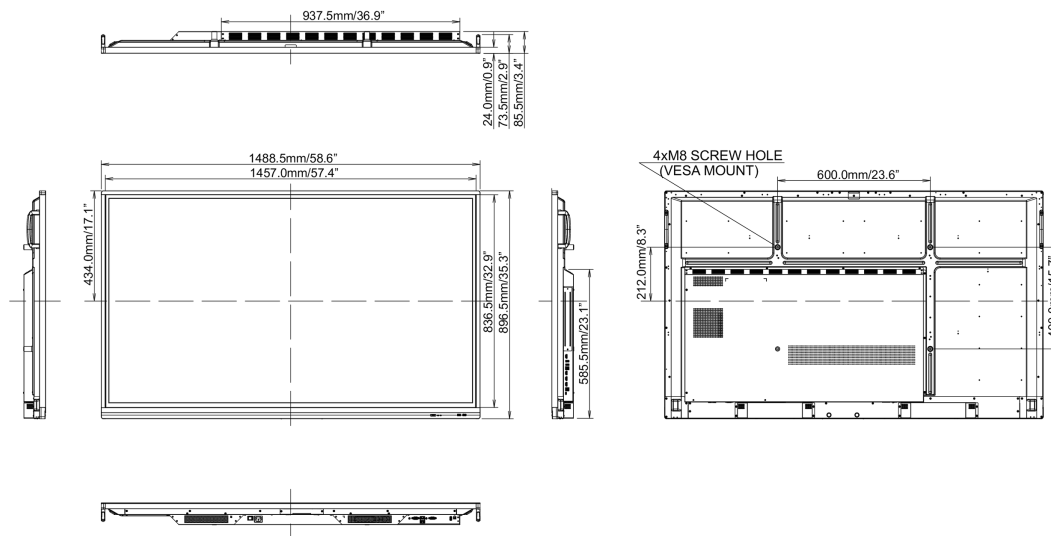

10 DIMENSIONS / WEIGHT

Product dimensions W x H x D 1489 x 897 x 86mm

Box dimensions W x H x D 1697 x 220 x 1005mm

Weight (without box) 38kg

Weight (with box) 50kg

EAN code 4948570118991

AV-Concept Aps
Professionelt AV-Udstyr